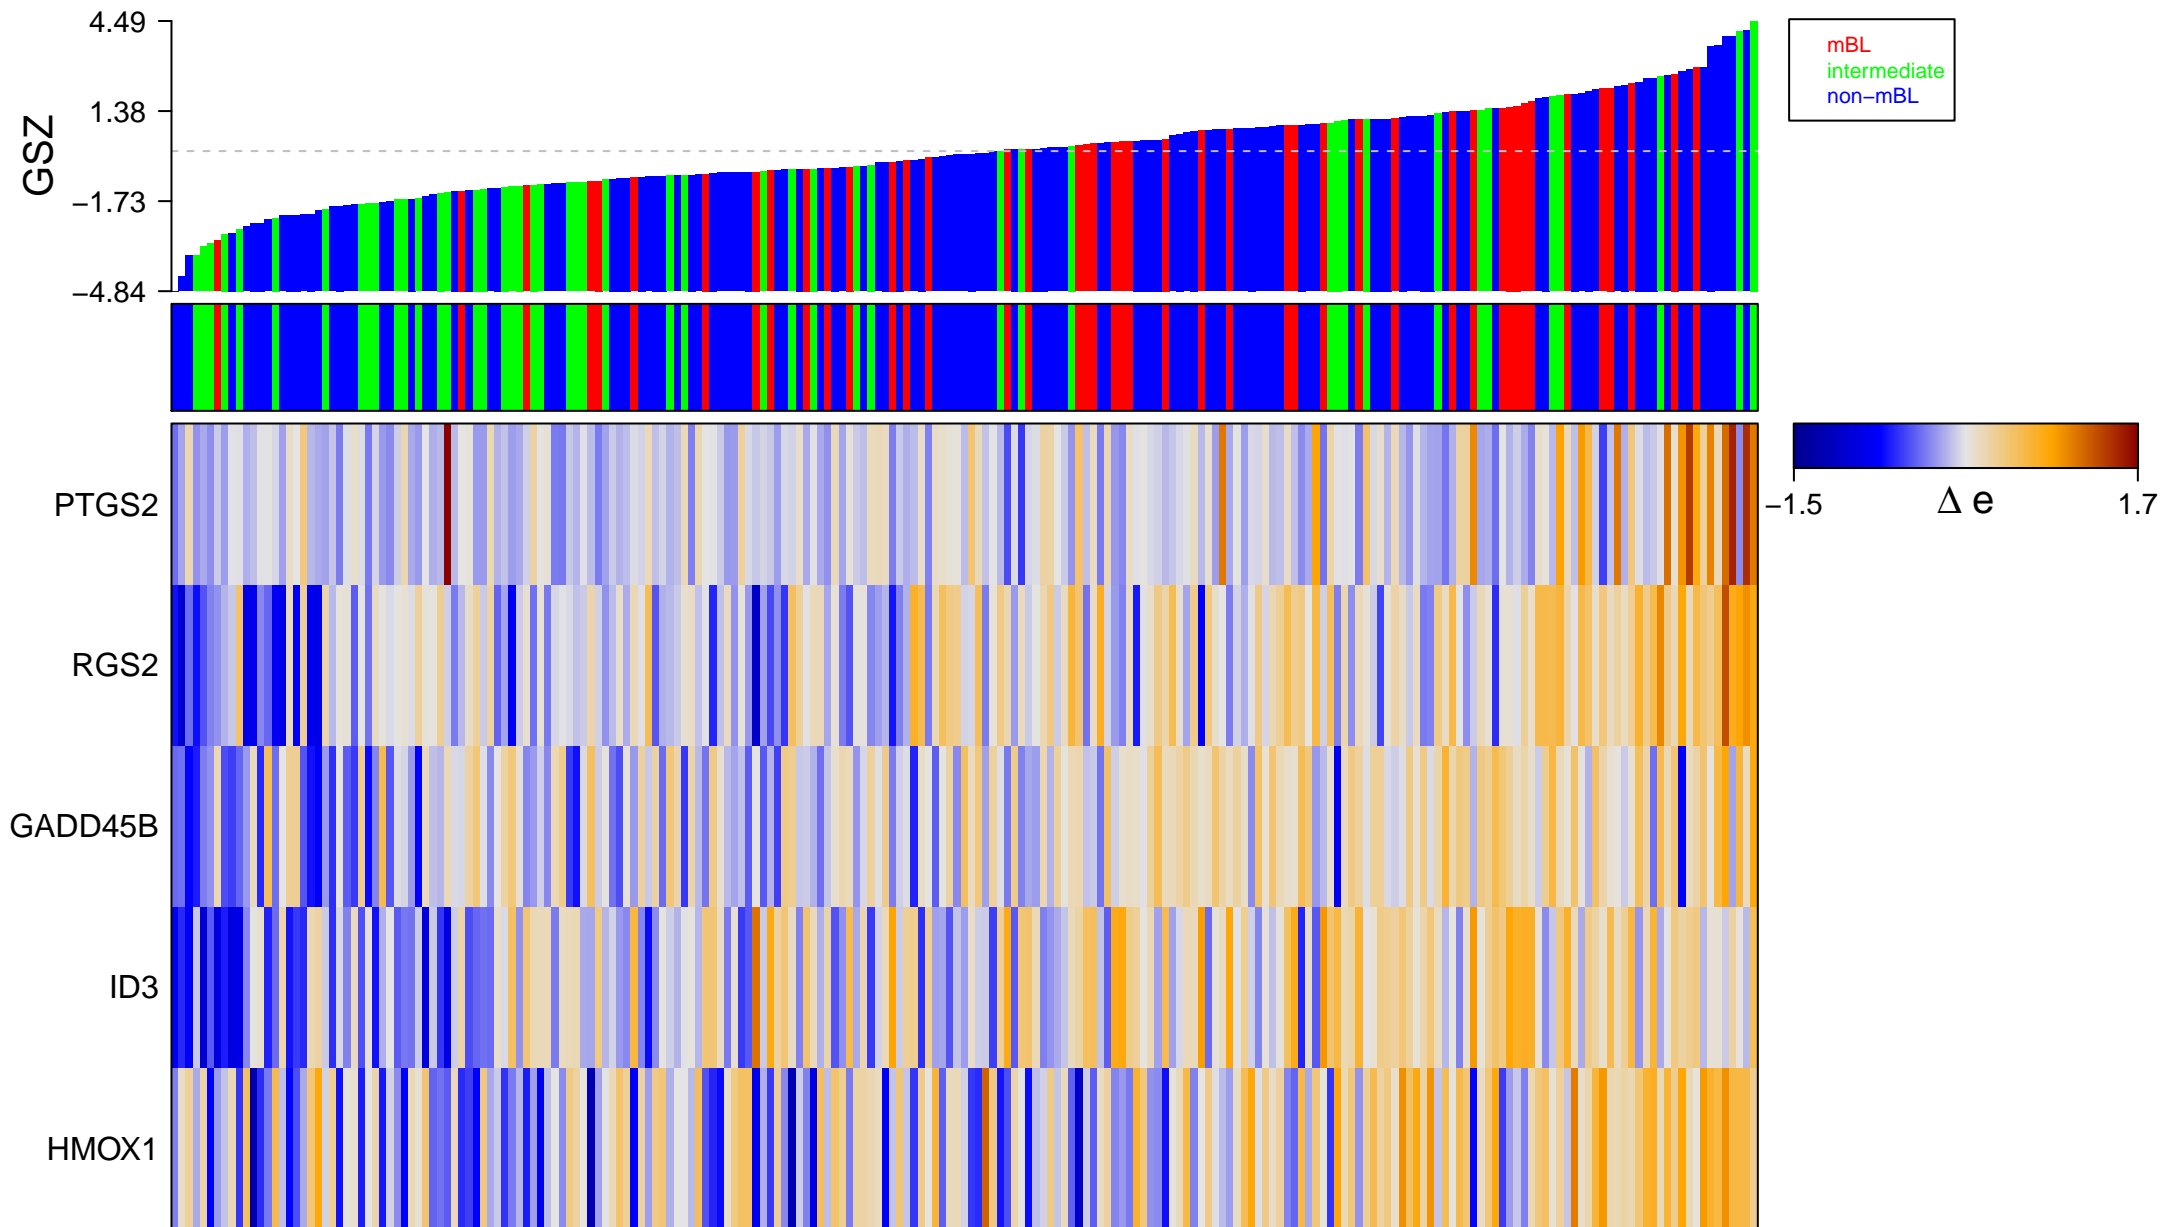

# KUWANO\_RNA\_STABILIZED\_BY\_NO

# KUWANO\_RNA\_STABILIZED\_BY\_NO

■ on  
■ -  
□ off